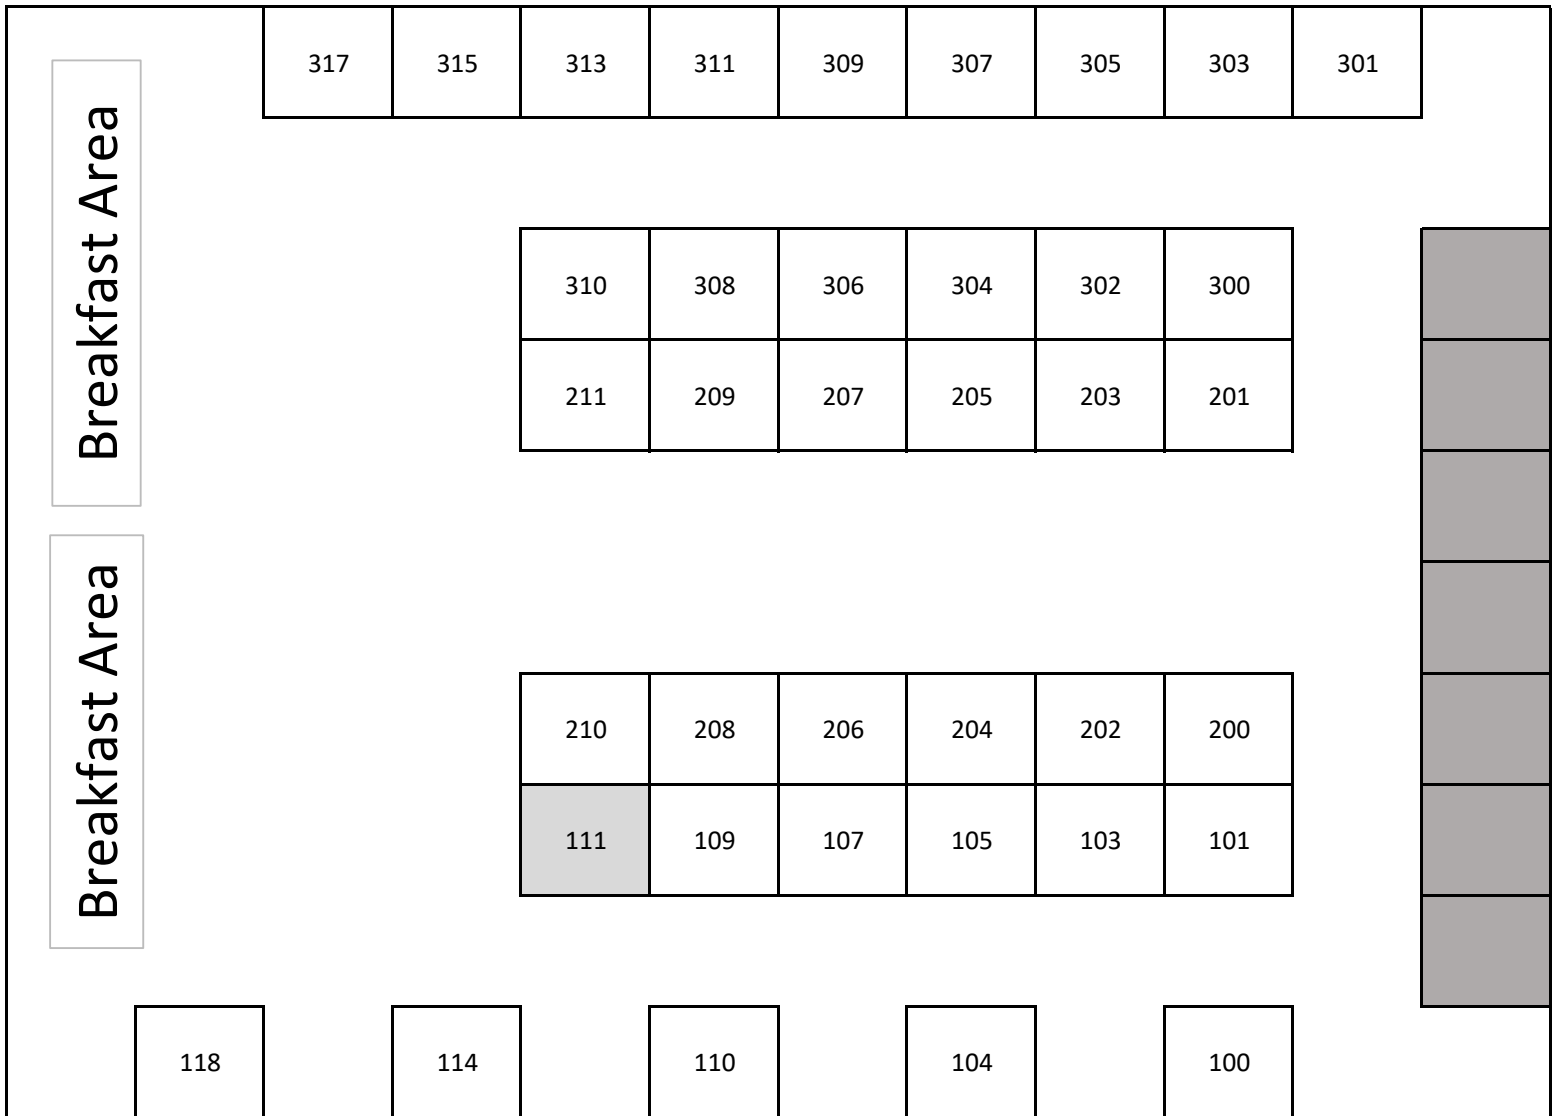

2025 NALA Conference Expo Hall

Entrance

Exhibitors

- | | | |
|--------------------------|-----|-----|
| 100 | 204 | 307 |
| 101 | 205 | 308 |
| 103 | 206 | 309 |
| 104 | 207 | 310 |
| 105 | 208 | 311 |
| 107 | 209 | 323 |
| 109 | 210 | 315 |
| 110 | 211 | 317 |
| 111 CobbleStone Software | 300 | |
| 114 | 301 | |
| 118 | 302 | |
| 200 | 303 | |
| 201 | 304 | |
| 202 | 305 | |
| 203 | 306 | |