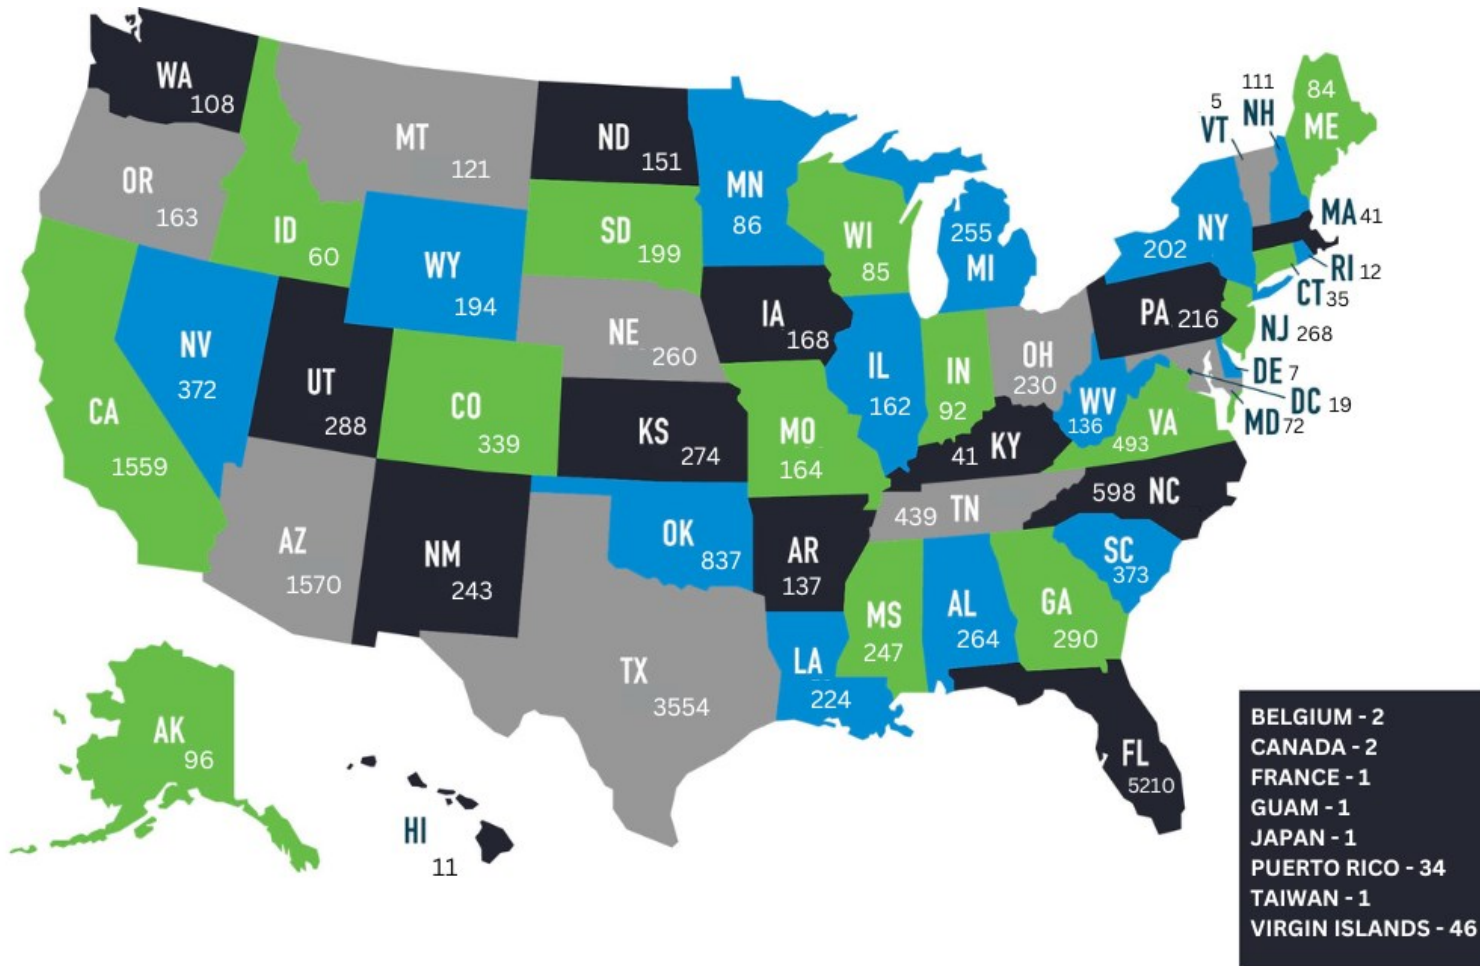

**CP® Examination Data**  
**States Represented at Time of Certification**  
**January 1, 1977 through January 1, 2025**

Total Certified Paralegals since January 1, 1977	21,252
Total Active Certified Paralegals as of January 1, 2025	6,863

### Knowledge Exam

2022	Candidates	Passed	2023	Candidates	Passed	2024	Candidates	Passed
January	50	35	January	33	17	January	70	32
February	3	1	February	50	23	February	0**	0**
March	32	17	March	59	32	March	0**	0**
April	127	30	April	62	31	April	77	34
May	55	33	May	59	31	May	40	23
June	52	27	June	62	34	June	69	39
July	63	45	July	64	31	July	60	34
August	52	33	August	42	30	August	62	33
September	67	38	September	66	31	September	47	27
October	55	31	October	49	32	October	46	23
November	38	18	November	25	11	November	33	17
December	32	22	December	77	49	December	36	20
<b>Total</b>	<b>626</b>	<b>330</b>	<b>Total</b>	<b>648</b>	<b>352</b>	<b>Total</b>	<b>540</b>	<b>282</b>