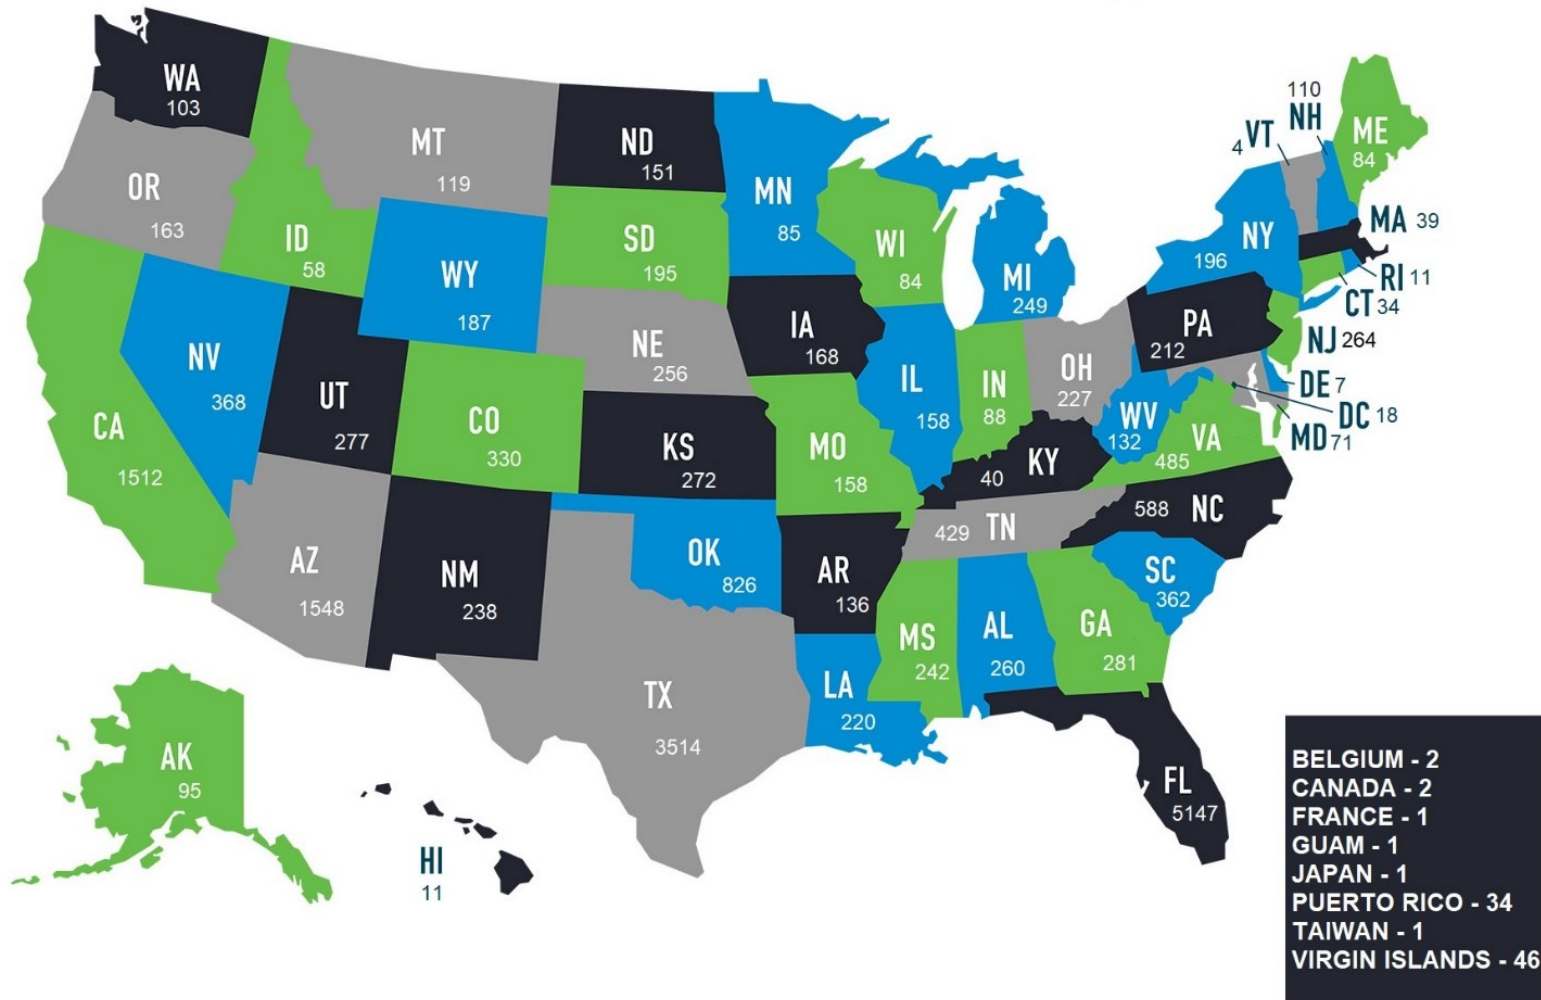

CP Examination Data
States Represented at Time of Certification
January 1, 1977 through June 1, 2023

Total Certified Paralegals from January 1, 1977 through June 1, 2023 = 20,898

CP CERTIFICATION STATISTICS

Knowledge Exam

2021	Candidates	Passed	2022	Candidates	Passed	2023	Candidates	Passed
January	66	38	January	50	35	January	33	17
February	38	31	February	3	1	February	50	23
March	55	28	March	32	17	March	59	32
April	80	45	April	127	30	April	62	31
May	39	27	May	55	33	May	59	31
June	90	54	June	52	27	June		
July	58	30	July	63	45	July		
August	50	30	August	52	33	August		
September	72	52	September	67	38	September		
October	66	37	October	55	31	October		
November	27	13	November	38	18	November		
December	31	15	December	32	22	December		

Total Certified Paralegal candidates examined through June 1, 2023 = 36,943